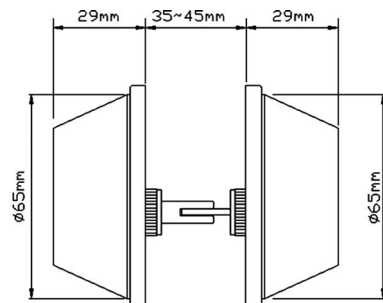

- Concealed fixing
- Removable brass 6 pin PD style cylinder (keyed to a 5 pin key)
- Suits Keyline LKW9 (Silca LW5) profile
- Special model available with a 5 pin TESS keyway cylinder (compatible with Gainsborough keys)
- Fully rekeyable to either simple keying alike or master keying
- Able to accept a wide range of restricted barrels
- Can be purchased with the option of less cylinder housing making it attractive to users of ultra high security systems such as EVVA, DC1 etc
- Has a rose diameter of 65mm without the rosette or 70mm with the rosette supplied
- Made to fit doors with a thickness between 35mm - 45mm
- For thicker doors 45mm-53mm the 2 spacer rings can be removed
- Supplied with two spacing rings per lock to accommodate thinner doors
- Can be purchased with either a 60mm, 70mm or an adjustable 60-70mm backset