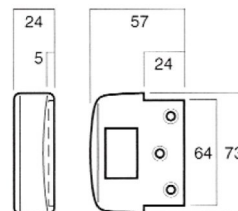

DOUBLE CYLINDER DEADLATCH

The benchmark of all deadlatches. This model of 001 is designed to be used on timber door jambs. Features include:

- Suitable for inward opening timber frame applications
- Unique safety release feature, on key entry the inside knob unlocks automatically
- Locked/unlocked indicator on the inside knob
- Key locks or unlocks inside knob
- Opened by knob inside when unlocked or by key from outside
- Latch holdback feature; turn the knob 100 degrees clockwise, the knob is lockable in this position
- Body dimensions 97mm (W) x 73mm (H) x 49mm (D)
- Case made of high purity zinc alloy
- 60mm backset
- Bolt made of stainless steel with a 18mm bolt projection
- Suitable for door thickness of 28mm - 45mm
- 5 pin cylinders both inside and outside, on the KeyLine LKW5 (Silca LW4) profile
- Available in a keyed alike twin pack if required
- Finishes available include satin chrome, chrome plate, brown and ever brass

MODEL DETAILS

Product Code	Model	Finish	Packaging	Pack	Outer
001-NSC	Single pack	Satin chrome	Boxed	1	3
001-NCP	Single pack	Chrome plate	Boxed	1	3
001-1K1EVB	Single pack	Ever brass	Boxed	1	3
001-101NSC	Twin pack	Satin chrome	Boxed	1	3
001NSCDP	Single pack	Satin chrome	Display pack	1	1
001-NBRNDP	Single pack	Brown	Display pack	1	1
001-101NSCDP	Twin pack	Satin chrome	Display pack	1	3
001NGLDDP	Single pack	Gold plated	Display pack	1	3
001-101NCPDP	Twin pack	Chrome plate	Display pack	1	3
001-1K2EVBDP	Twin pack	Everbrass	Display pack	1	1