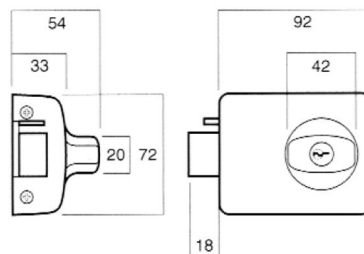

DOUBLE CYLINDER DEADLATCH

The benchmark of all deadlatches. This model of 001 is designed to be used on timber door jambs. Features include:

- Suitable for inward opening timber frame applications
- Unique safety release feature, on key entry the inside knob unlocks automatically
- Locked/unlocked indicator on the inside knob
- Key locks or unlocks inside knob
- Opened by knob inside when unlocked or by key from outside
- Latch holdback feature; turn the knob 100 degrees clockwise, the knob is lockable in this position
- Body dimensions 97mm (W) x 73mm (H) x 49mm (D)
- Case made of high purity zinc alloy
- 60mm backset
- Bolt made of stainless steel with a 18mm bolt projection
- Suitable for door thickness of 28mm - 45mm
- 5 pin cylinders both inside and outside, on the KeyLine LKW5 (Silca LW4) profile
- Available in a keyed alike twin pack if required
- Finishes available include satin chrome, chrome plate, brown and ever brass

MODEL DETAILS

Product Code	Model	Finish	Packaging	Pack	Outer
001-NSC	Single pack	Satin chrome	Boxed	1	3
001-NCP	Single pack	Chrome plate	Boxed	1	3
001-1K1EVB	Single pack	Ever brass	Boxed	1	3
001-101NSC	Twin pack	Satin chrome	Boxed	1	3
001NSCDP	Single pack	Satin chrome	Display pack	1	1
001-NBRNDP	Single pack	Brown	Display pack	1	1
001-101NSCDP	Twin pack	Satin chrome	Display pack	1	3
001NGLDDP	Single pack	Gold plated	Display pack	1	3
001-101NCPDP	Twin pack	Chrome plate	Display pack	1	3
001-1K2EVBDP	Twin pack	Everbrass	Display pack	1	1